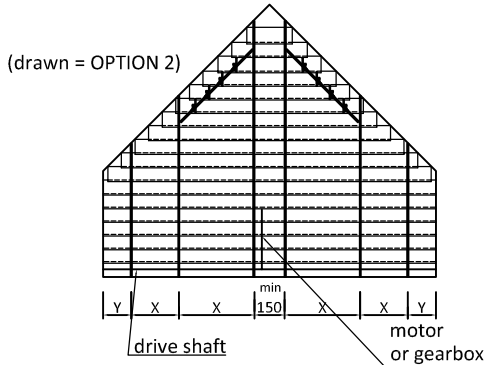

INTERNAL / EXTERNAL BLINDS

88mm extruded louvers

available colors:

nat. anodized
standard RAL colors

Sunshield 88 E extruded louvers

INTERNAL

EXTERNAL

max. width	W	max. 600 cm	max. 600 cm	
max. length / drop / height	L	max. 450 cm	max. 400 cm	
max. area gearbox (rod & crank)		max. 16 m ²	max. 12 m ²	
50220 230V tubular+gear 7:1		max. 18 m ²	max. 18 m ²	
50263 230V compact motor		max. 6 m ²	not applicable	
50265 230V compact motor		max. 12 m ²	not applicable	
motor Elero / Picolo with driveshaft 35mm		max. 30 m ²	max. 30 m ²	
number of rack arms		minimum # rack arms	minimum # rack arms	standard # rack arms
		220 cm = 2 pcs	190 cm = 2 pcs	130 cm = 2 pcs
		221-360 cm = 3 pcs	191-320 cm = 3 pcs	131-260 cm = 3 pcs
		361-500 cm = 4 pcs	321-450 cm = 4 pcs	261-390 cm = 4 pcs
		501-600 cm = 5 pcs	451-580 cm = 5 pcs	391-520 cm = 5 pcs
			581-600 cm = 6 pcs	521-600 cm = 6 pcs
rack arm distance	X	140 cm	130 cm	
slat side overhang	Y	40 cm	30 cm	
support distance	Z			
st. rack arm 35 mm		180 cm	120 cm	
heavy duty rack arm 80 mm		300 cm	240 cm	
box rack arm 100 mm		420 cm	350 cm	