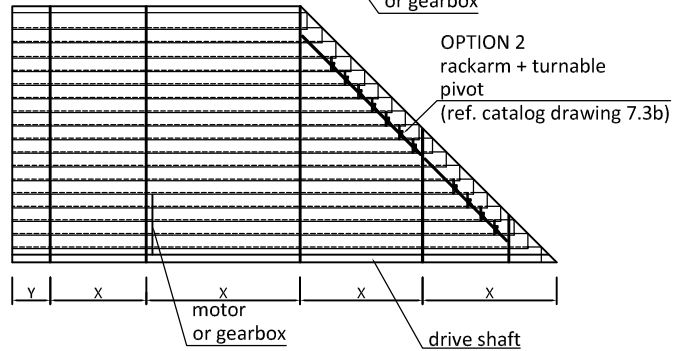

INTERNAL / EXTERNAL BLINDS

88mm extruded louvers

available colors:

nat. anodized
standard RAL colors

Sunshield 88 E extruded louvers

INTERNAL

EXTERNAL

max. width	W	max. 600 cm	max. 600 cm	
max. length / drop / height	L	max. 450 cm	max. 400 cm	
max. area gearbox (rod & crank)		max. 16 m ²	max. 12 m ²	
50220 230V tubular+gear 7:1		max. 18 m ²	max. 18 m ²	
50263 230V compact motor		max. 6 m ²	not applicable	
50265 230V compact motor		max. 12 m ²	not applicable	
motor Elero / Picolo with driveshaft 35mm		max. 30 m ²	max. 30 m ²	
number of rack arms		minimum # rack arms	minimum # rack arms	standard # rack arms
		220 cm = 2 pcs	190 cm = 2 pcs	130 cm = 2 pcs
		221-360 cm = 3 pcs	191-320 cm = 3 pcs	131-260 cm = 3 pcs
		361-500 cm = 4 pcs	321-450 cm = 4 pcs	261-390 cm = 4 pcs
		501-600 cm = 5 pcs	451-580 cm = 5 pcs	391-520 cm = 5 pcs
			581-600 cm = 6 pcs	521-600 cm = 6 pcs
rack arm distance	X	140 cm	130 cm	
slat side overhang	Y	40 cm	30 cm	
support distance	Z			
st. rack arm 35 mm		180 cm	120 cm	
heavy duty rack arm 80 mm		300 cm	240 cm	
box rack arm 100 mm		420 cm	350 cm	