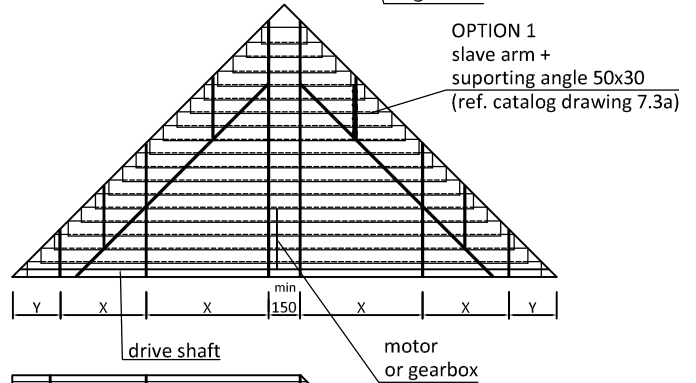

INTERNAL / EXTERNAL BLINDS

88mm extruded louvers

available colors:

nat. anodized
standard RAL colors

Sunshield 88 E extruded louvers

INTERNAL

EXTERNAL

max. width	W	max. 600 cm	max. 600 cm	
max. length / drop / height	L	max. 450 cm	max. 400 cm	
max. area gearbox (rod & crank)		max. 16 m ²	max. 12 m ²	
50220 230V tubular+gear 7:1		max. 18 m ²	max. 18 m ²	
50263 230V compact motor		max. 6 m ²	not applicable	
50265 230V compact motor		max. 12 m ²	not applicable	
motor Elero / Picolo with driveshaft 35mm		max. 30 m ²	max. 30 m ²	
number of rack arms		minimum # rack arms	minimum # rack arms	standard # rack arms
		220 cm = 2 pcs	190 cm = 2 pcs	130 cm = 2 pcs
		221-360 cm = 3 pcs	191-320 cm = 3 pcs	131-260 cm = 3 pcs
		361-500 cm = 4 pcs	321-450 cm = 4 pcs	261-390 cm = 4 pcs
		501-600 cm = 5 pcs	451-580 cm = 5 pcs	391-520 cm = 5 pcs
			581-600 cm = 6 pcs	521-600 cm = 6 pcs
rack arm distance	X	140 cm	130 cm	
slat side overhang	Y	40 cm	30 cm	
support distance	Z			
st. rack arm 35 mm		180 cm	120 cm	
heavy duty rack arm 80 mm		300 cm	240 cm	
box rack arm 100 mm		420 cm	350 cm	