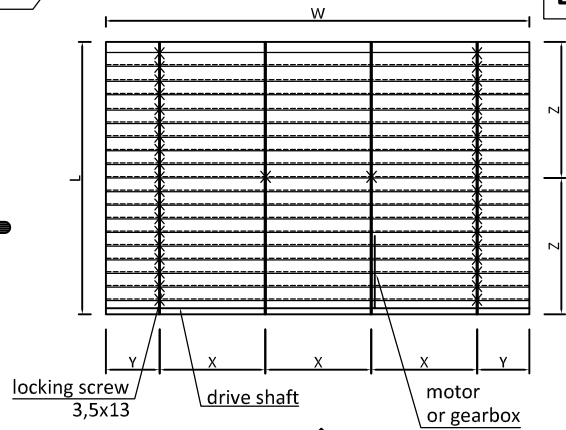

INTERNAL / EXTERNAL BLINDS

88mm extruded louvers

available colors:

nat. anodized
standard RAL colors

Sunshield 88 E extruded louvers

INTERNAL

EXTERNAL

max. width	W	max. 600 cm	max. 600 cm	
max. length / drop / height	L	max. 450 cm	max. 400 cm	
max. area gearbox (rod & crank)		max. 16 m ²	max. 12 m ²	
50220 230V tubular+gear 7:1		max. 18 m ²	max. 18 m ²	
50263 230V compact motor		max. 6 m ²	not applicable	
50265 230V compact motor		max. 12 m ²	not applicable	
motor Elero / Picolo with driveshaft 35mm		max. 30 m ²	max. 30 m ²	
number of rack arms		minimum # rack arms	minimum # rack arms	standard # rack arms
		220 cm = 2 pcs	190 cm = 2 pcs	130 cm = 2 pcs
		221-360 cm = 3 pcs	191-320 cm = 3 pcs	131-260 cm = 3 pcs
		361-500 cm = 4 pcs	321-450 cm = 4 pcs	261-390 cm = 4 pcs
		501-600 cm = 5 pcs	451-580 cm = 5 pcs	391-520 cm = 5 pcs
			581-600 cm = 6 pcs	521-600 cm = 6 pcs
rack arm distance	X	140 cm	130 cm	
slat side overhang	Y	40 cm	30 cm	
support distance	Z			
st. rack arm 35 mm		180 cm	120 cm	
heavy duty rack arm 80 mm		300 cm	240 cm	
box rack arm 100 mm		420 cm	350 cm	