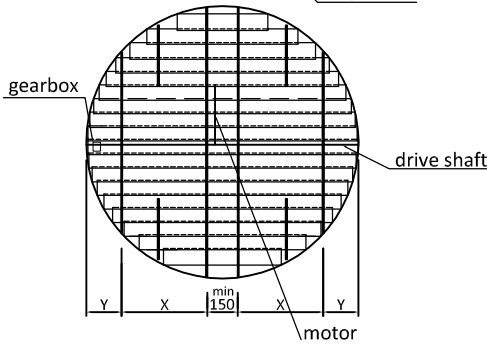

INTERNAL / EXTERNAL BLINDS

88mm extruded louvers

available colors:

nat. anodized
standard RAL colors

Sunshield 88 E extruded louvers

INTERNAL

EXTERNAL

max. width	W	max. 600 cm	max. 600 cm	
max. length / drop / height	L	max. 450 cm	max. 400 cm	
max. area gearbox (rod & crank)		max. 16 m ²	max. 12 m ²	
50220 230V tubular+gear 7:1		max. 18 m ²	max. 18 m ²	
50263 230V compact motor		max. 6 m ²	not applicable	
50265 230V compact motor		max. 12 m ²	not applicable	
motor Elero / Picolo with driveshaft 35mm		max. 30 m ²	max. 30 m ²	
number of rack arms		minimum # rack arms	minimum # rack arms	standard # rack arms
		220 cm = 2 pcs	190 cm = 2 pcs	130 cm = 2 pcs
		221-360 cm = 3 pcs	191-320 cm = 3 pcs	131-260 cm = 3 pcs
		361-500 cm = 4 pcs	321-450 cm = 4 pcs	261-390 cm = 4 pcs
		501-600 cm = 5 pcs	451-580 cm = 5 pcs	391-520 cm = 5 pcs
			581-600 cm = 6 pcs	521-600 cm = 6 pcs
rack arm distance	X	140 cm	130 cm	
slat side overhang	Y	40 cm	30 cm	
support distance	Z			
st. rack arm 35 mm		180 cm	120 cm	
heavy duty rack arm 80 mm		300 cm	240 cm	
box rack arm 100 mm		420 cm	350 cm	