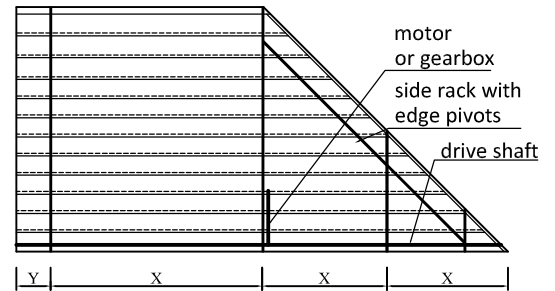

EXTERNAL BLINDS

74x10mm wood louver (WRC)

available colors & quality:

Sunshield 74W western red cedar

western red cedar

EXTERNAL

max. width* (timber availability)	W	max. 360 cm*
max. length / drop / height	L	max. 600 cm
max. area		
gearbox (rod & crank)		max. 16 m ²
50220 230V tubular+gear 7:1		max. 12 m ²
motor Elero / Picolo with driveshaft 35mm		max. 30 m ²
number of rack arms		minimum # rack arms 180 cm = 2 pcs 181-300 cm = 3 pcs 301-420 cm = 4 pcs
rack arm distance	X	120 cm
slate side overhang	Y	30 cm
support distance	Z	
standard rack arm	35 mm	150 cm
heavy duty rack arm	80 mm	280 cm
box rack arm	100 mm	350 cm