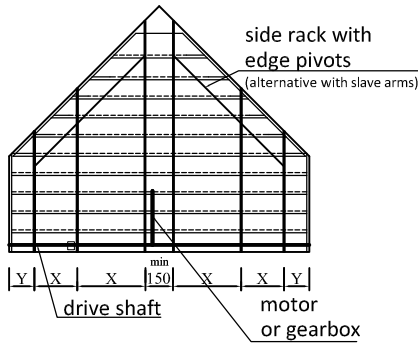

EXTERNAL BLINDS

74x10mm wood louver (WRC)

available colors & quality:

Sunshield 74W western red cedar

western red cedar

EXTERNAL

max. width* (timber availability)	W	max. 360 cm*
max. length / drop / height	L	max. 600 cm
max. area		
gearbox (rod & crank)		max. 16 m ²
50220 230V tubular+gear 7:1		max. 12 m ²
motor Elero / Picolo with driveshaft 35mm		max. 30 m ²
number of rack arms		minimum # rack arms 180 cm = 2 pcs 181-300 cm = 3 pcs 301-420 cm = 4 pcs
rack arm distance	X	120 cm
slate side overhang	Y	30 cm
support distance	Z	
standard rack arm	35 mm	150 cm
heavy duty rack arm	80 mm	280 cm
box rack arm	100 mm	350 cm