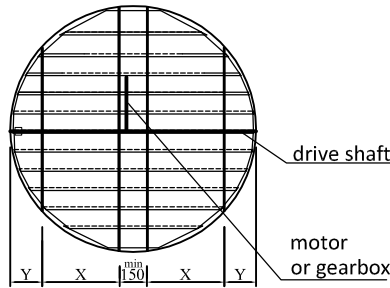

EXTERNAL BLINDS

74x10mm wood louver (WRC)

available colors & quality:

Sunshield 74W western red cedar

western red cedar

EXTERNAL

max. width* (timber availability)	W	max. 360 cm*
max. length / drop / height	L	max. 600 cm
max. area		
gearbox (rod & crank)		max. 16 m ²
50220 230V tubular+gear 7:1		max. 12 m ²
motor Elero / Picolo with driveshaft 35mm		max. 30 m ²
number of rack arms		minimum # rack arms 180 cm = 2 pcs 181-300 cm = 3 pcs 301-420 cm = 4 pcs
rack arm distance	X	120 cm
slate side overhang	Y	30 cm
support distance	Z	
standard rack arm	35 mm	150 cm
heavy duty rack arm	80 mm	280 cm
box rack arm	100 mm	350 cm