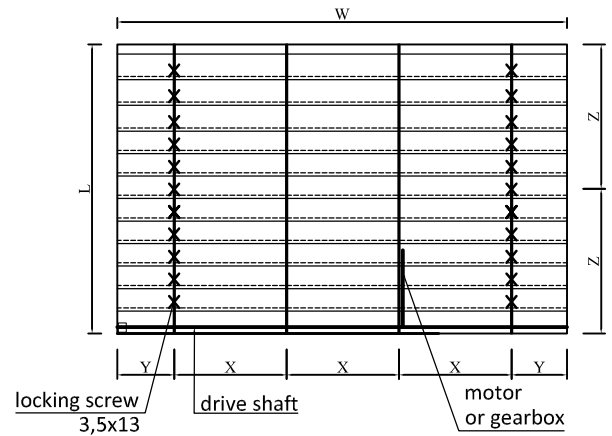

EXTERNAL BLINDS

74x10mm wood louver (WRC)

available colors & quality:

Sunshield 74W western red cedar

western red cedar

EXTERNAL

max. width* (timber availability)	W	max. 360 cm*
max. length / drop / height	L	max. 600 cm
max. area		
gearbox (rod & crank)		max. 16 m ²
50220 230V tubular+gear 7:1		max. 12 m ²
motor Elero / Picolo with driveshaft 35mm		max. 30 m ²
number of rack arms		minimum # rack arms 180 cm = 2 pcs 181-300 cm = 3 pcs 301-420 cm = 4 pcs
rack arm distance	X	120 cm
slate side overhang	Y	30 cm
support distance	Z	
standard rack arm	35 mm	150 cm
heavy duty rack arm	80 mm	280 cm
box rack arm	100 mm	350 cm