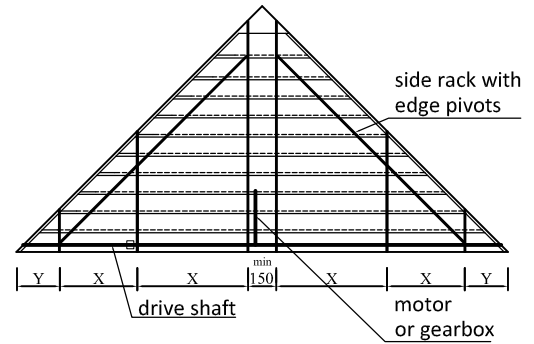

EXTERNAL BLINDS

74x10mm wood louver (WRC)

available colors & quality:

Sunshield 74W western red cedar

western red cedar

EXTERNAL

max. width* (timber availability)	W	max. 360 cm*
max. length / drop / height	L	max. 600 cm
max. area		
gearbox (rod & crank)		max. 16 m ²
50220 230V tubular+gear 7:1		max. 12 m ²
motor Elero / Picolo with driveshaft 35mm		max. 30 m ²
number of rack arms		minimum # rack arms 180 cm = 2 pcs 181-300 cm = 3 pcs 301-420 cm = 4 pcs
rack arm distance	X	120 cm
slate side overhang	Y	30 cm
support distance	Z	
standard rack arm	35 mm	150 cm
heavy duty rack arm	80 mm	280 cm
box rack arm	100 mm	350 cm